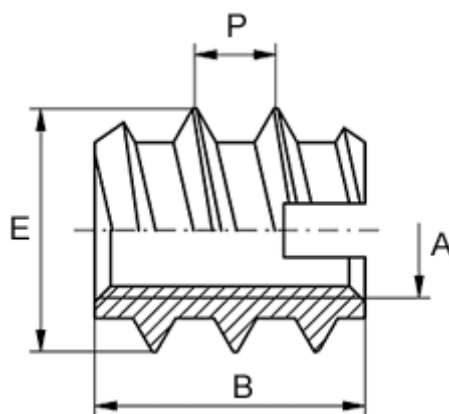

Article number: 12309000025800  
Description: KLEE-coil 309 000 025.800  
M2,5 Brass

## Measures

---

Female thread A	= M2,5
Length B	= 6
Male thread E	= 5.0
Min hole depth	= 8
Recommended bore diameter (plastic/hard wood)	= 3.6 to 3.8
Recommended bore diameter, soft wood (largest)	= 4.0
Thread pitch P	= 2.0